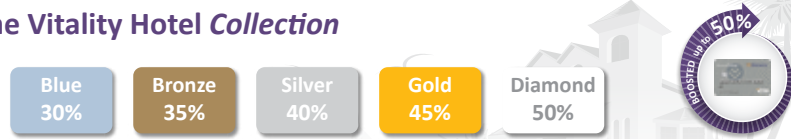

Get up to 20% cash back in the DiscoveryCard store network

Cash back based on Vitality status	Blue	Bronze	Silver	Gold	Diamond
More than 5 years	10%	12%	14%	15%	20%
3 to 5 years	10%	11%	12%	13%	15%
Less than 3 years	10%	10%	10%	10%	N/A

Cash back is limited to a maximum of R2 000 per month.

DiscoveryCard holders get up to 25% cash back on HealthyFood at both Pick n Pay and Woolworths

Activate the HealthyFood benefit and get up to **10%** cash back at Pick n Pay and Woolworths. Find out your Vitality Age and get up to **15%** cash back at **both partners**. Complete a Vitality Health Check and then get up to **25%** cash back at **both partners**.

Boosted savings on accommodation in the Vitality Hotel Collection

With a DiscoveryCard, your saving on accommodation in the Vitality Hotel Collection will be boosted up to **50%**. Your boosted saving is based on your Vitality status.