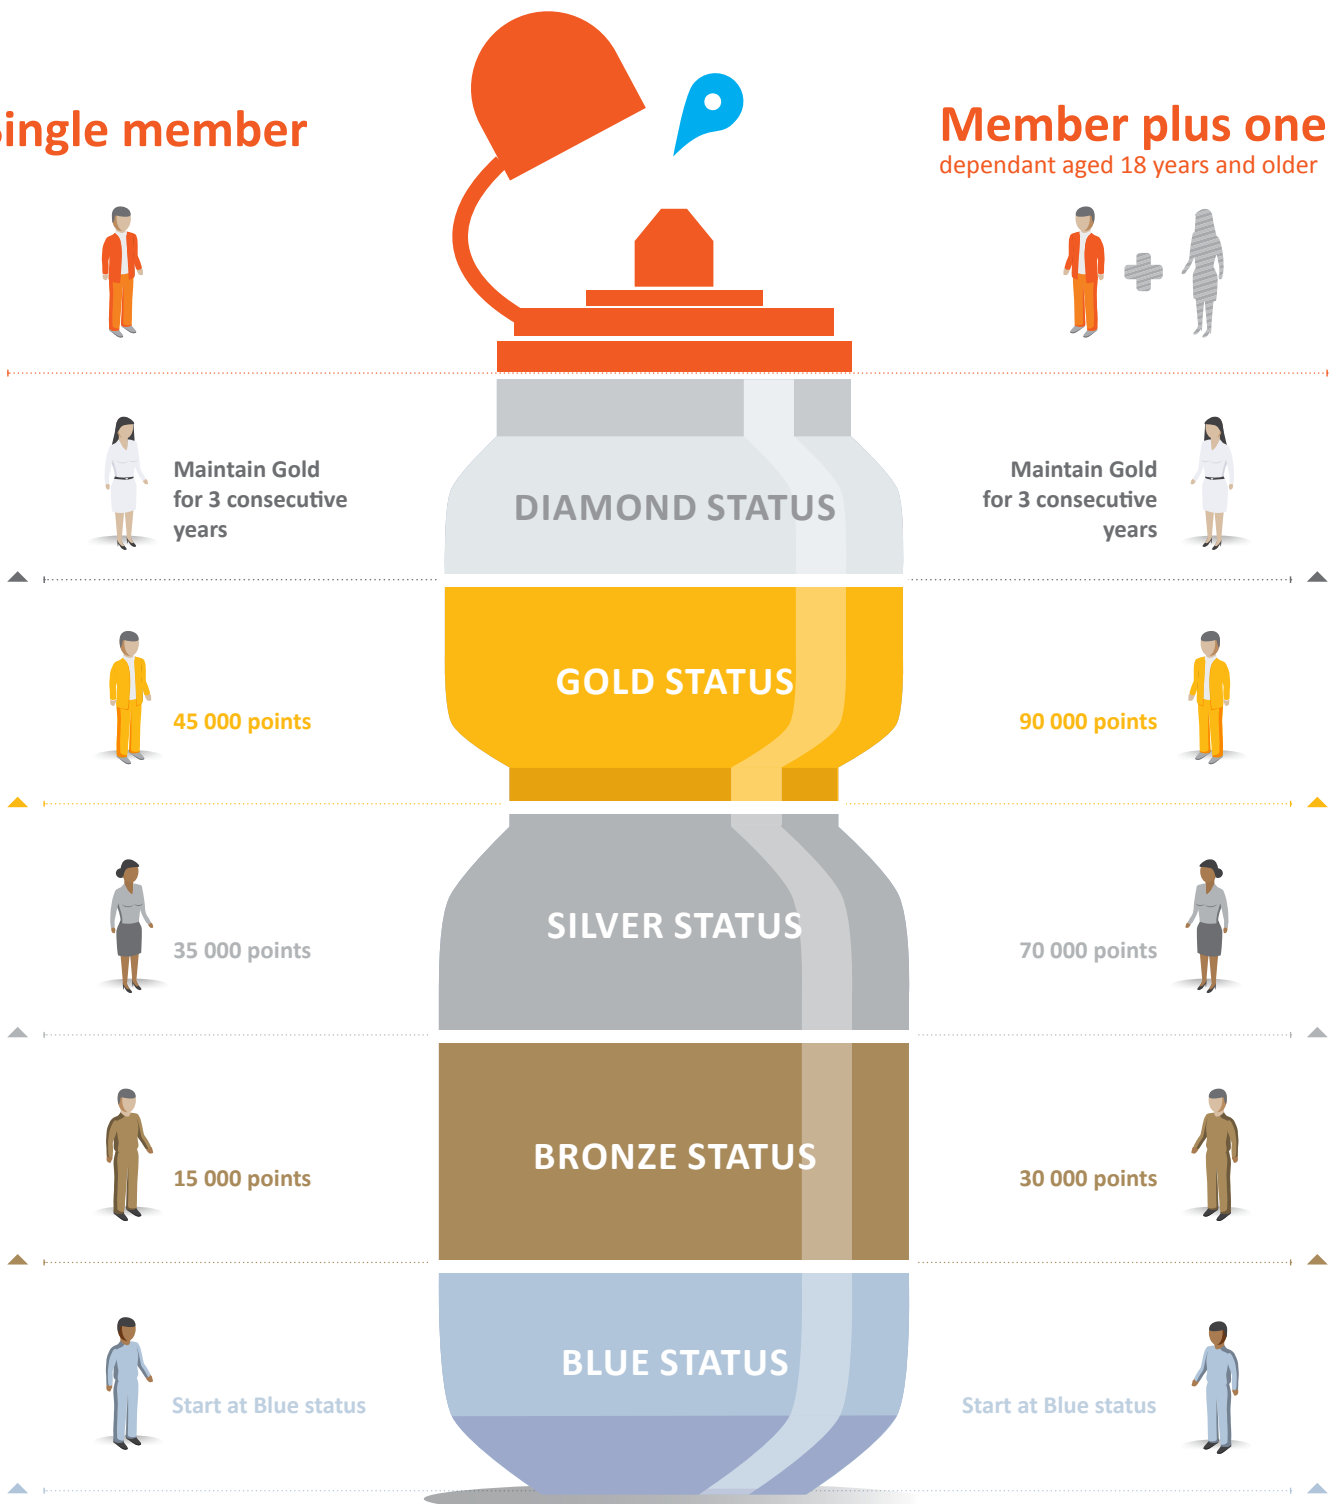

Engaging with the Vitality LiveWell Programmes

The Vitality LiveWell Programmes run over **12-week cycles** and will give you access to **advice, wellness specialists, support** and **tools** to guide you along your wellness journey.

Lifestyle and shopping rewards

Up to 15% Clicks ClubCard Cash-back Rewards based on Vitality status.

Blue 5%	Bronze 7%	Silver 9%	Gold 12%	Diamond 15%
------------	--------------	--------------	-------------	----------------

discovery/mall

Get up to 60% off newspaper and magazine subscriptions and access to a wide range of online stores.

Your Vitality points guide

You'll start at Blue status and as you improve your health and earn Vitality points, you'll move from Blue status to Bronze, Silver, Gold and finally to the highest, Diamond Vitality status.

Single member

Member plus one

dependant aged 18 years and older

For each additional member aged 18 years and older, add: 10 000 (Bronze), 20 000 (Silver), 30 000 (Gold).

Not a Vitality member yet? To join Vitality or to find out more, visit www.discovery.co.za, call 0860 99 88 77, or contact your financial adviser or your company's HR representative.